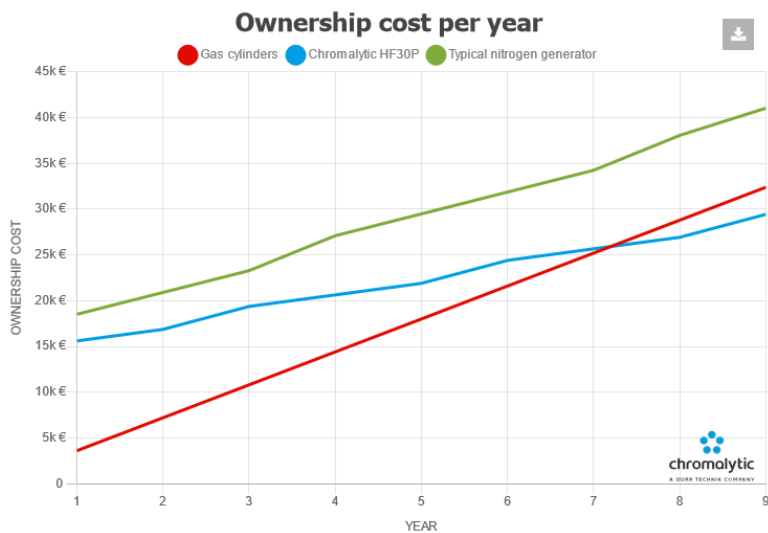

EXAMPLE ROI Calculator

- MCO-170M Incubator and HF30N Gas Generator
- 1 gas cylinder with 50 liters will last 7 days at 5 door openings per day → 4 gas cylinder per month
- Costs per gas cylinder including transport and storing 75 € → 300 € per month